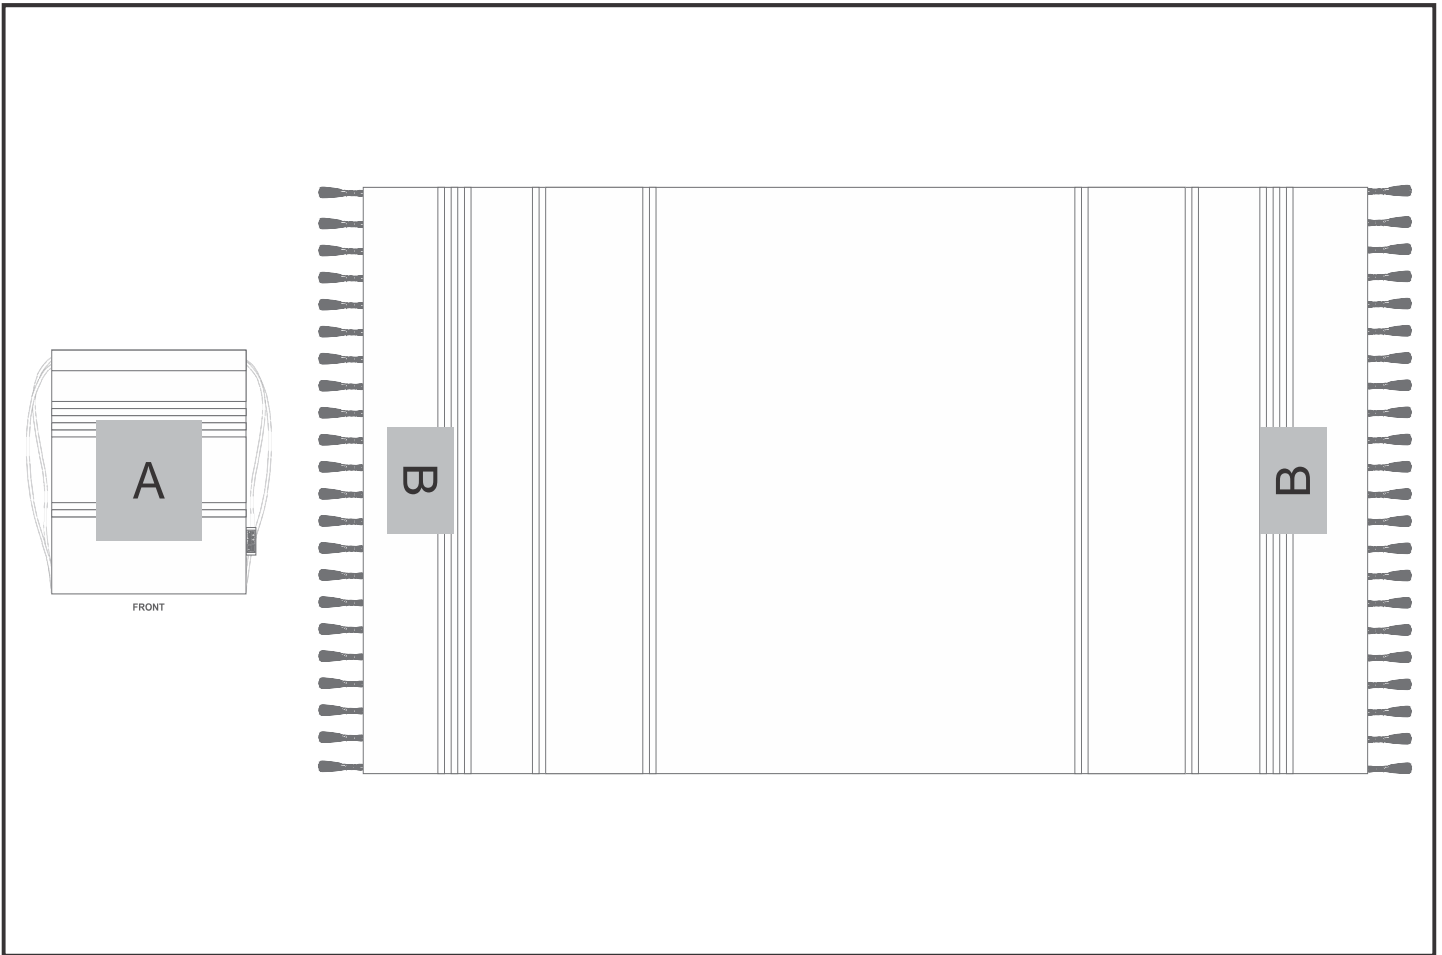

GP-UB-39-B

US Basic Santa Cruz Cotton-Rich Towel & Bag

Need to know:

- Includes 1-Colour, 1-Position Screen Print on Bag (setup fees apply)

- Texture of Item will affect the quality of Screen Print.

Branding Options:

Position	Branding Method (Branding Code)	No. of Colours	Dimension
A	Screen Print (SB)	2 Colours	160mm wide x 170mm high
B	Embroidery (EM-OTHER)	N/A	150mm wide x 100mm high